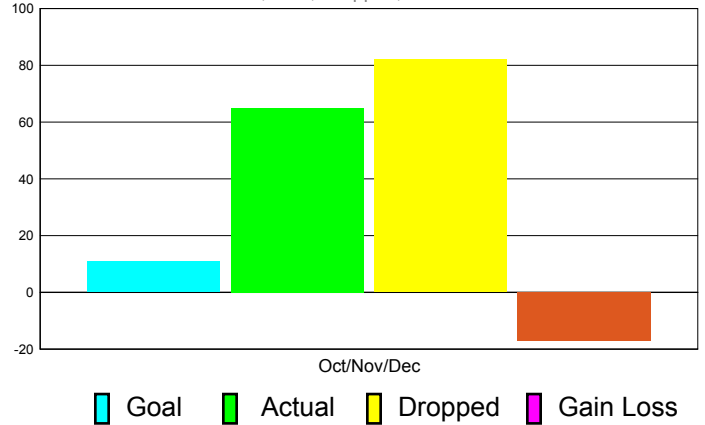

Membership Results 2011-2012

Goal, New, Dropped, Gain/Loss